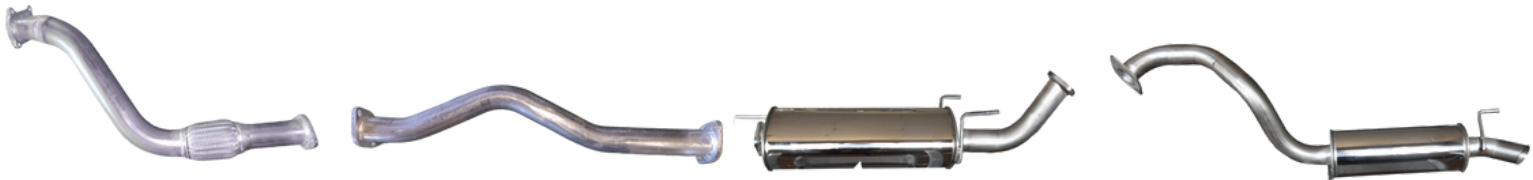

### LAND CRUISER

### 100 SERIES 4.2 1HD

1998-2007

**SOUND OF POWER**

DEGRAAF PERFORMANCE EXHAUSTS DELIVER SUPERIOR PERFORMANCE AND DURABILITY TAILORED SPECIFICALLY FOR THE TOYOTA. OUR EXHAUST SYSTEMS ENHANCE POWER, TORQUE, AND FUEL EFFICIENCY, ENSURING OPTIMAL PERFORMANCE ON EVERY DRIVE. TRUST DEGRAAF FOR UNMATCHED QUALITY AND PRECISION ENGINEERING, SETTING THE STANDARD FOR THE REST.

**BEST OF BOTH**

**63MM FRONT PIPE**  
PERF SS T04110

**63MM REAR PIPE**  
PERF SS T03554

**63MM INTERMEDIATE PIPE**  
PERF SS T04124

**63MM TAIL PIPE**  
PERF SS T03550

**GASKET KIT INCLUDED IN ALL OPTIONS**